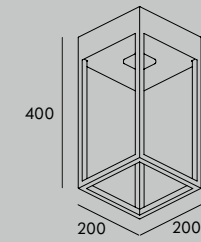

CCT [L] A 2700K C 3000K N 4000K

Beam [B] D3 Diffuse

Finish [F] 10 Bianco 16 Antracite 18 Nero 20 Cor-ten